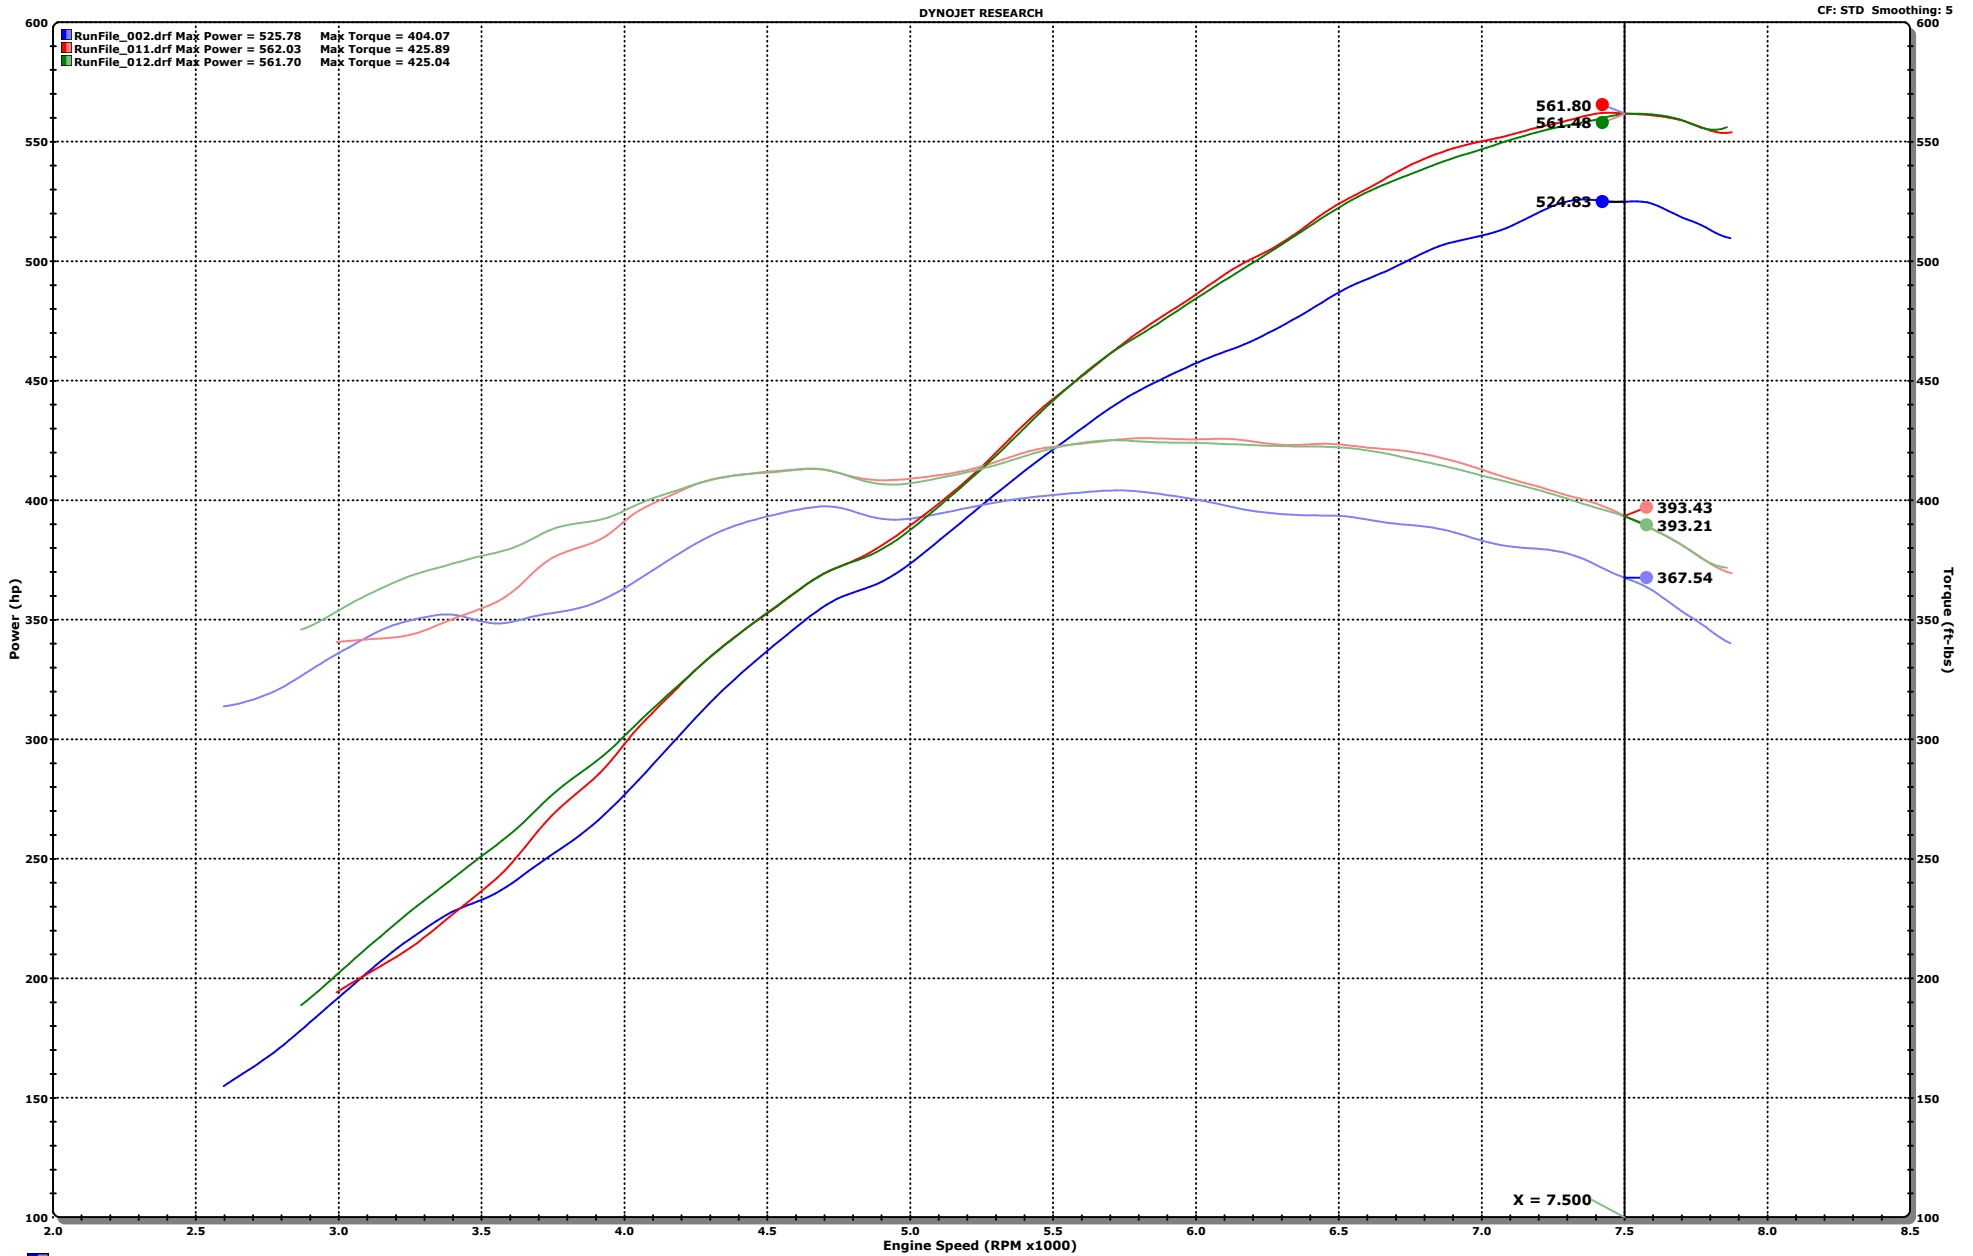

# RENNtech

PERFORMANCE WITHOUT COMPROMISE

RunFile\_002.drf - 11/1/2013 10:34:36 AM Run Type: RO Run Conditions: 91.12 °F, 30.23 in-Hg, Humidity: 44%, STD: 1.02  
 4th Gear  
 Max Power = 525.78 Max Torque = 404.07  
 Baseline STOCK

RunFile\_011.drf - 12/6/2013 9:57:36 AM Run Type: RO Run Conditions: 85.05 °F, 30.40 in-Hg, Humidity: 48%, STD: 1.01  
 4th Gear  
 Max Power = 562.03 Max Torque = 425.89  
 RENNtech Software (533612\_EB1)  
 RENNtech Long Tube Headers (200 Cell)